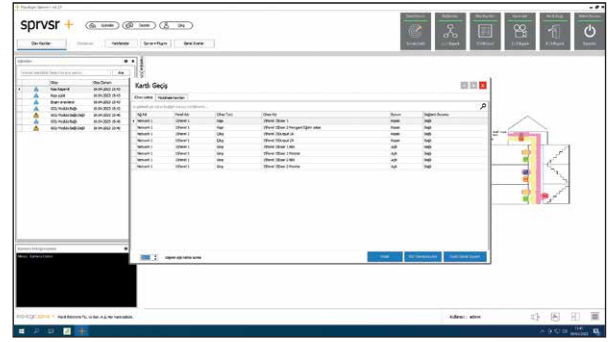

Maxlogic SPRVSR+ Graphical Monitoring and Management Software works in integration with Rosslare, the leader in the field of access control systems, and offers effective solutions suitable for site needs.

maxlogic & mavigard  
fire and gas detection systems

By accessing the devices on the map; commands such as door opening and closing can be given easily, and live connection can be made to cameras that match the device.

When an authorized or unauthorized card is read to the card readers on the doors while the system is active; The interaction can be viewed on the map, and the details can be learned from the event records.

SPRVSR+ Software offers the user an easy intervention opportunity for card access systems, as in other systems with which it is integrated. With SPRVSR+, it is possible to select devices specific to card access systems and to position these devices on the map by drag and drop method.