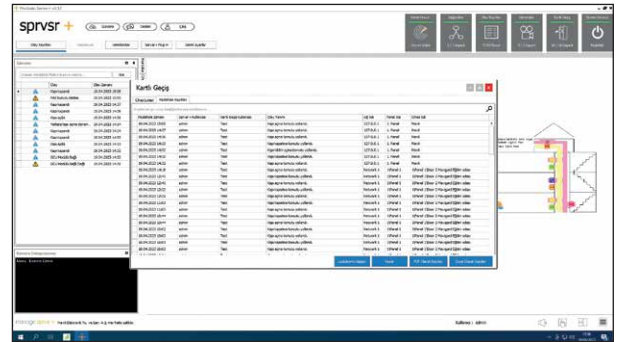

ROSSLARE

SOFTWARE MODELS

Product Code Description

ML-1634.1	Maxlogic SPRVSR+ Graphic Monitoring and Control Android Software using cost, 1 user
ML-1634.5	Maxlogic SPRVSR+ Graphic Monitoring and Control Android Software using cost, 5 user
ML-1634.10	Maxlogic SPRVSR+ Graphic Monitoring and Control Android Software using cost, 10 user
ML-1635.1	Maxlogic SPRVSR+ Graphic Monitoring and Control IOS Software using cost, 1 user
ML-1635.5	Maxlogic SPRVSR+ Graphic Monitoring and Control IOS Software using cost, 5 user
ML-1635.10	Maxlogic SPRVSR+ Graphic Monitoring and Control IOS Software using cost, 10 user
ML-1636.13	Maxlogic SPRVSR+ Plug-In Graphical Monitoring Software Using Cost, Rosslare Integration

DONGLE MODELS

Product Code Description

ML-1661.1	Maxlogic Sprvrs+ Master USB Dongle Using Cost
ML-1661.2	Maxlogic Sprvrs+ Slave USB Dongle Using Cost
ML-1661.3.13	Maxlogic SPRVSR+ Plug-In USB Dongle Using Cost, Rosslare Authorization

Follow us...

www.mavili.com.tr/en