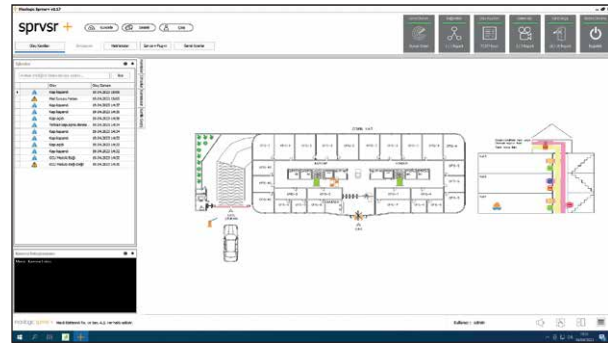

Maxlogic SPRVSR+ Graphical Monitoring and Management Software works in integration with Rosslare, the leader in the field of access control systems, and offers effective solutions suitable for site needs.

maxlogic & mavigard  
fire and gas detection systems

By accessing the devices on the map; commands such as door opening and closing can be given easily, and live connection can be made to cameras that match the device.

When an authorized or unauthorized card is read to the card readers on the doors while the system is active; The interaction can be viewed on the map, and the details can be learned from the event records.

SPRVSR+ Software offers the user an easy intervention opportunity for card access systems, as in other systems with which it is integrated. With SPRVSR+, it is possible to select devices specific to card access systems and to position these devices on the map by drag and drop method.