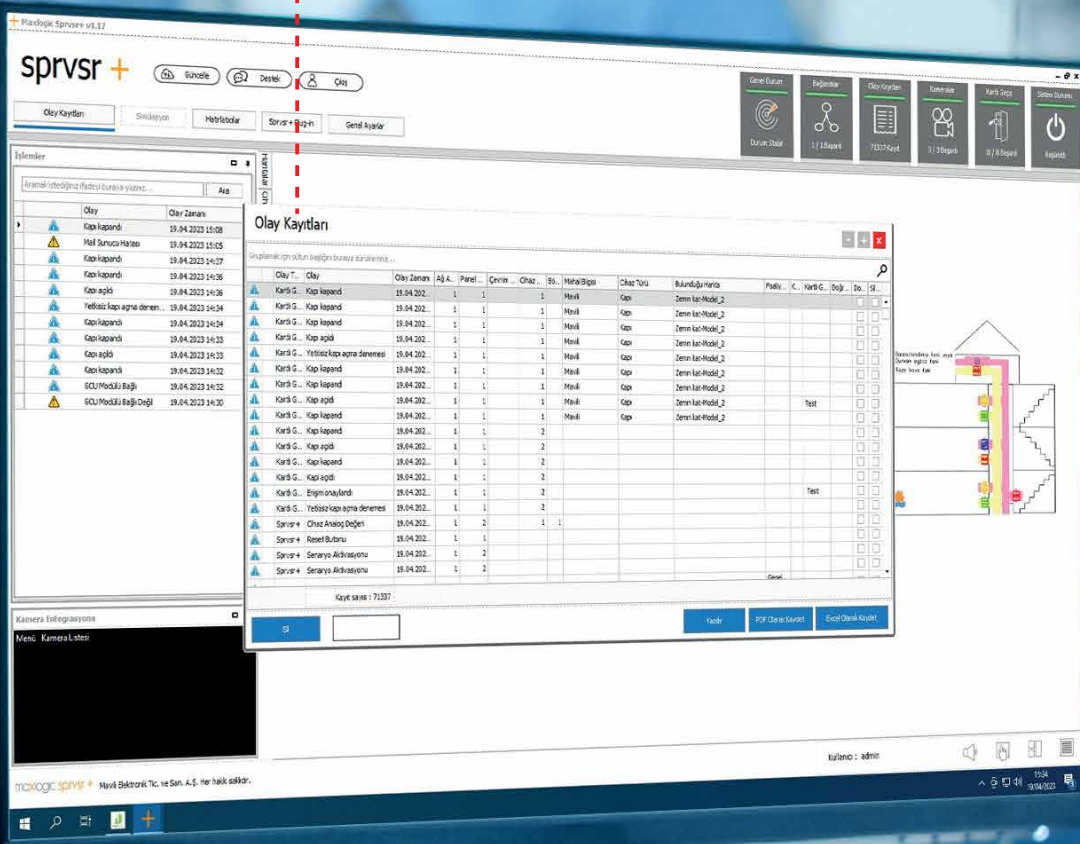

By accessing the devices on the map; commands such as door opening and closing can be given easily, and live connection can be made to cameras that match the device.

When an authorized or unauthorized card is read to the card readers on the doors while the system is active; The interaction can be viewed on the map, and the details can be learned from the event records.