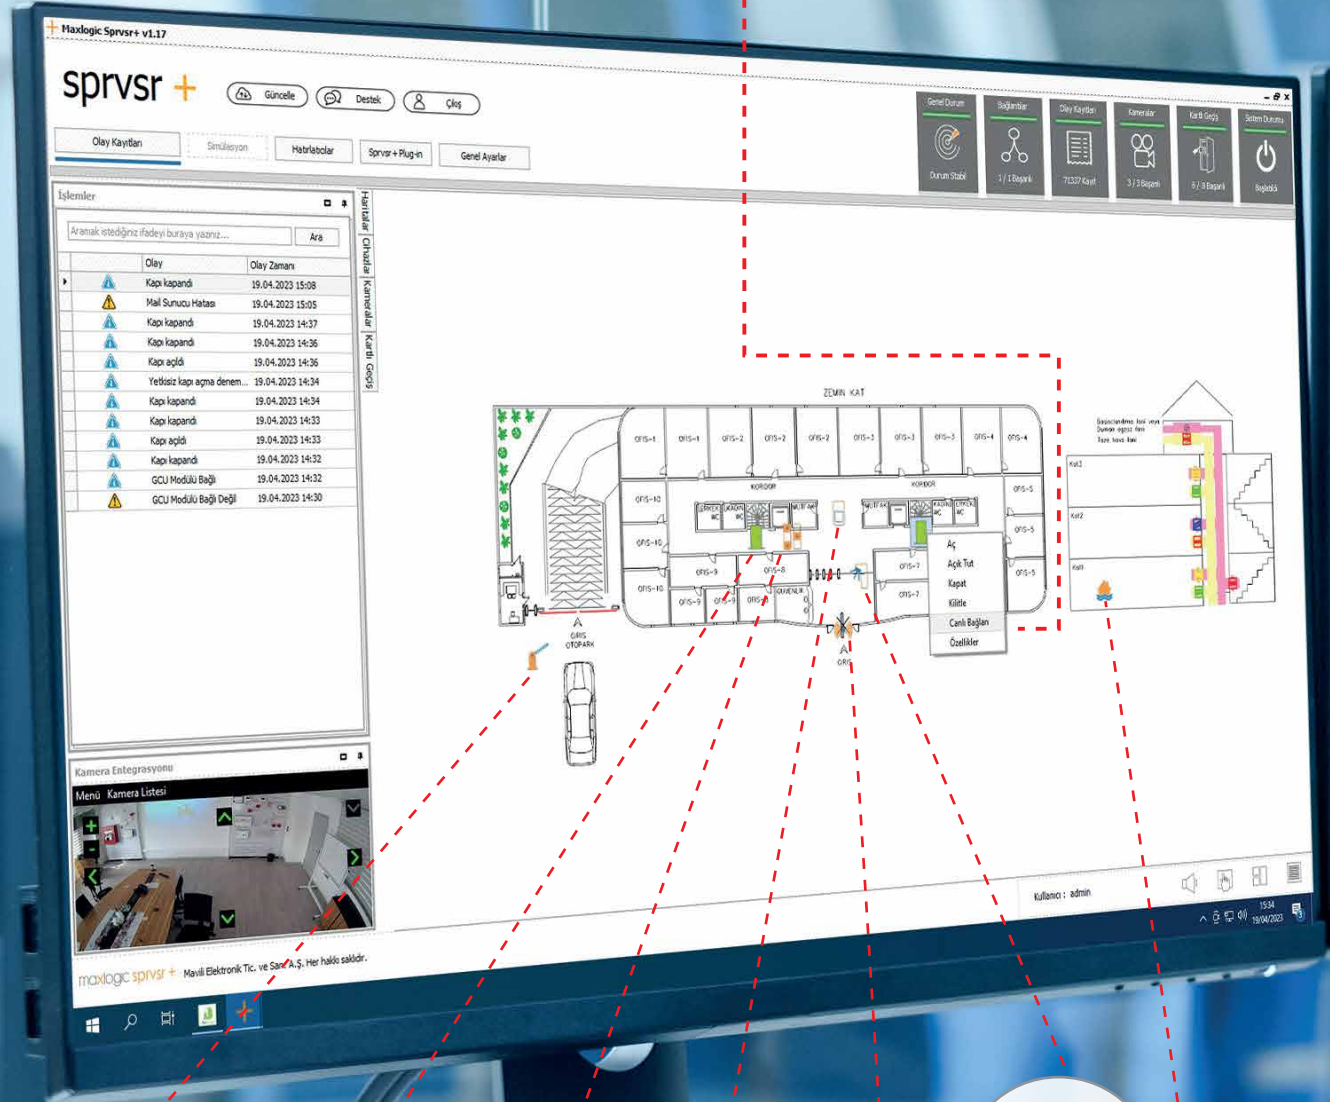

By accessing the devices on the map; commands such as door opening and closing can be given easily, and live connection can be made to cameras that match the device.

When an authorized or unauthorized card is read to the card readers on the doors while the system is active; The interaction can be viewed on the map, and the details can be learned from the event records.